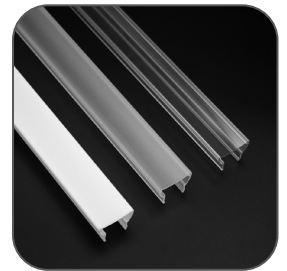

## Features:

1. Model: HL-BAPL061
2. Material: AL6063+PMMA
3. Surface: Anodized/Painting
4. Lighting source width: 17mm
5. Length: 4m/max
6. Installation: For offices / conference rooms / supermarkets / home lighting application.

## Accessory:

End Cap

Aluminum Profile

Suspended Rope

Cover