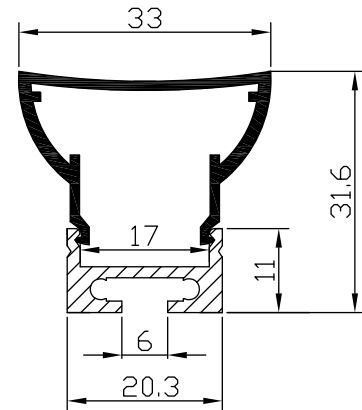

Color 

Unit: mm

## Features:

1. Model: HL-BAPL061
2. Material: AL6063+PMMA
3. Surface: Anodized/Painting
4. Lighting source width: 17mm
5. Length: 4m/max
6. Installation: For offices / conference rooms / supermarkets / home lighting application.